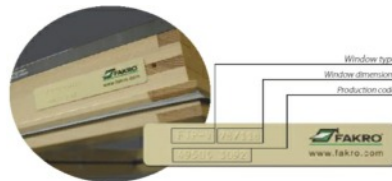

SKYLIGHT BLINDS INFORMATION SHEET

FINDING THE CODE FOR SKYLIGHT BLINDS

Our skylight blinds for Velux, Rooflite, Fakro and Keylite windows are all ordered using the window code. To find the window code you need to open the window and locate the manufacturers plate which will show this information. (Please see below)

VELUX

FAKRO

KEYLITE

ROOFLITE

WINDOW SIZE

The chart below shows the Visible glass sizes for each window code. If you can't find the window code you can measure the visible glass size (width x drop) and refer the the chart below for the code