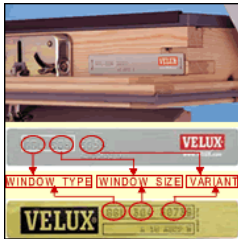

SKYLIGHT BLINDS INFORMATION SHEET

FINDING THE CODE FOR SKYLIGHT BLINDS

Our skylight blinds for Velux, Rooflite, Fakro and Keylite windows are all ordered using the window code. To find the window code you need to open the window and locate the manufacturers plate which will show this information. (Please see below)

VELUX

FAKRO

KEYLITE

ROOFLITE

WINDOW SIZE

The chart below shows the Visible glass sizes for each window code. If you can't find the window code you can measure the visible glass size (width x drop) and refer the the chart below for the code

VELUX & KEYLITE			FAKRO & roofLITE		
Velux Code	Keylite Code	Glass Size (cm) width x drop	Rooflite Code	Fakro Code	Glass Size cm) width x drop
C01		37.3 x 45	C2A	1	37.3 x 59
C02	1	37.3 x 53	C4A	2	37.3 x 79
C04	2	37.3 x 73	F6A	4	48.3 x 99
F06	3	48.3 x 93	M4A	5	60.3 x 79
M04	4	60.3 x 73	M6A	6	60.3 x 99
M06	5	60.3 x 93	M8A	7	60.3 x 121
M08	6	60.3 x 115	S6A	10	96.3 x 99
P04	7B	76.5 x 73	U4A	12	116.3 x 79
P10	7	76.5 x 135.2	U8A		116.3 x 124
S06	8	96.3 x 93			
U04	9	116.3 x 73			
U08		116.3 x 115			